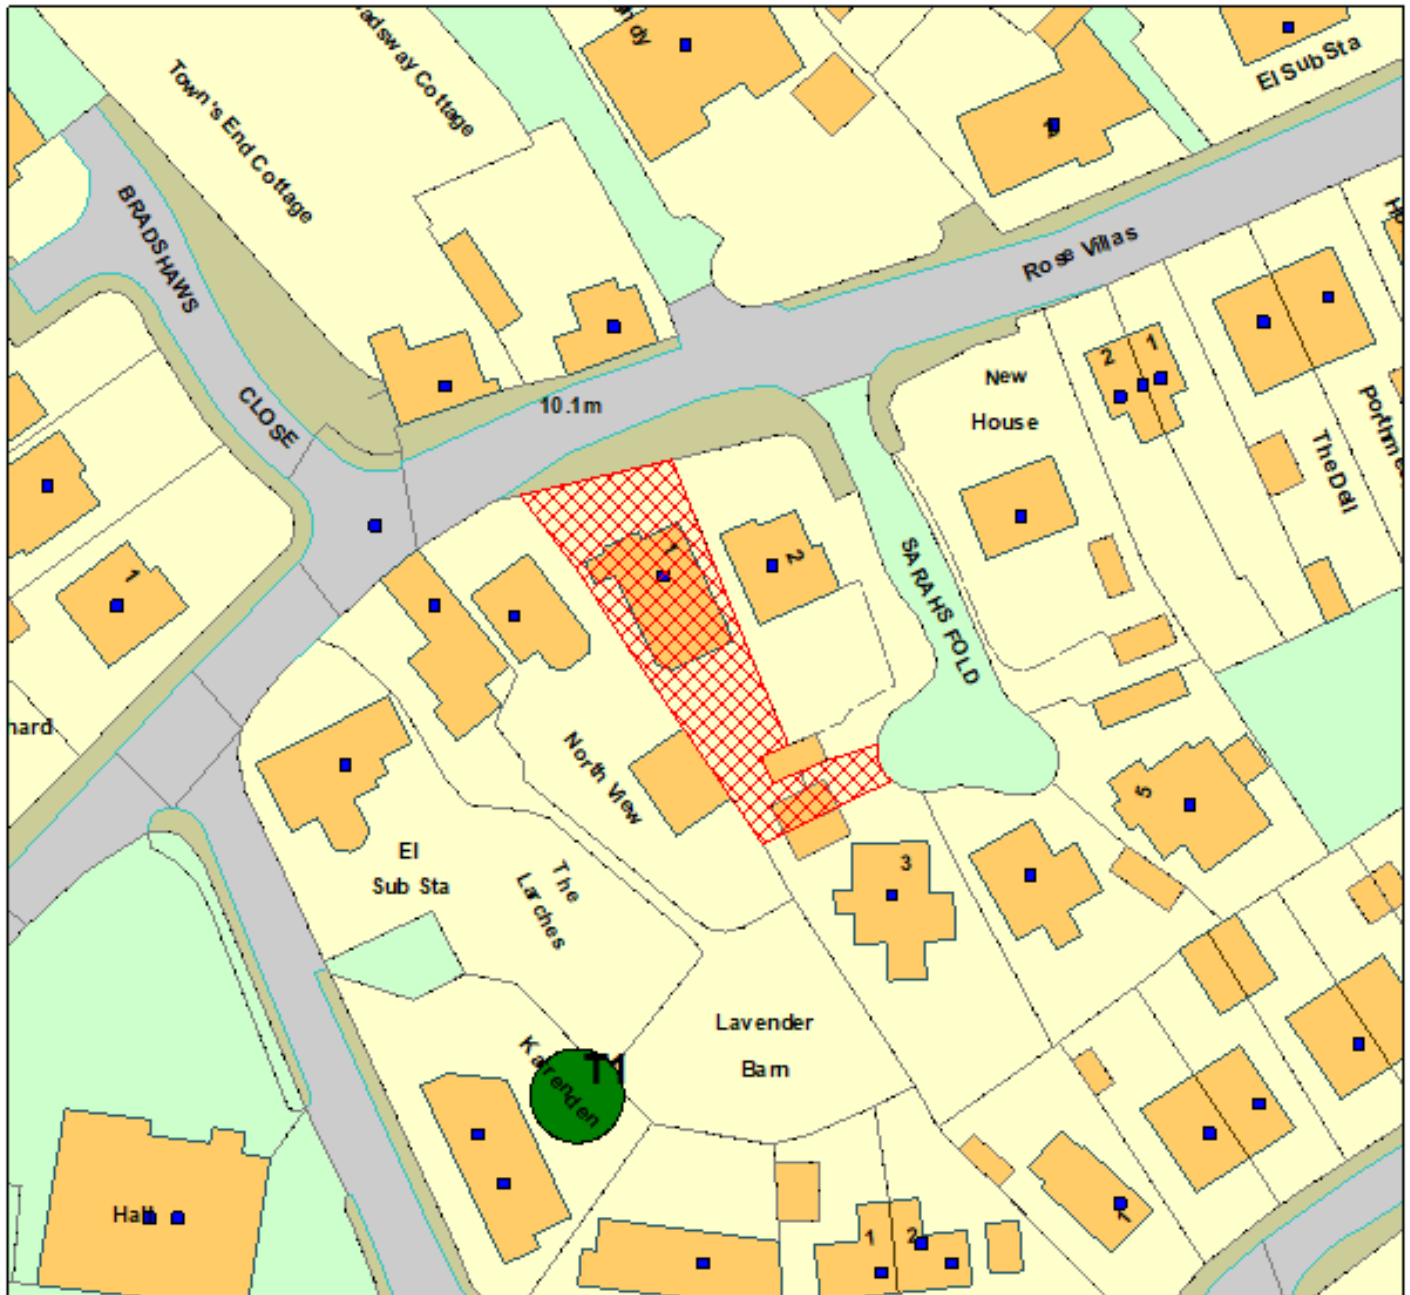

Planning Committee

23/00627/FUL - 1 Sarahs Fold, Stalmine-with-Staynall, FY6 0LZ

Scale: 1:750

Reproduced from the Ordnance Survey map with permission of the Controller of Her Majesty's Stationery Office © Crown Copyright 2012.

Unauthorized reproduction infringes Crown Copyright and may lead to prosecution or civil proceedings.

Organisation	Wyre Council
Department	Planning Department
Comments	Item 1
Date	15/12/2023
MSA Number	100018720